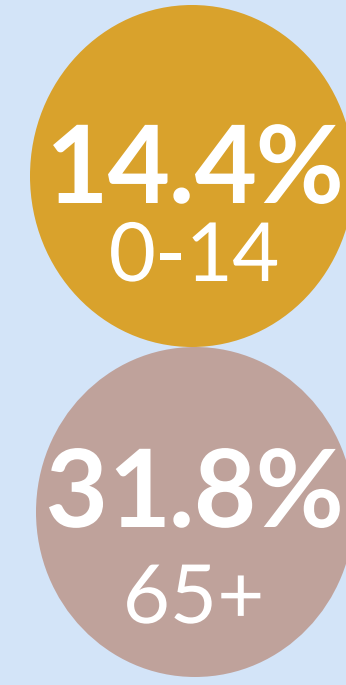

TURIN TOWNSHIP

Planning Region: Blueberry Farms

Quick Facts

POPULATION

PEAK POPULATION

MEDIAN AGE

AGE PROFILE

LAND OWNERSHIP

PORTION OF COUNTY TOTAL

0.2%
POPULATION

4.3%
LAND AREA

0.3%
LAND VALUE