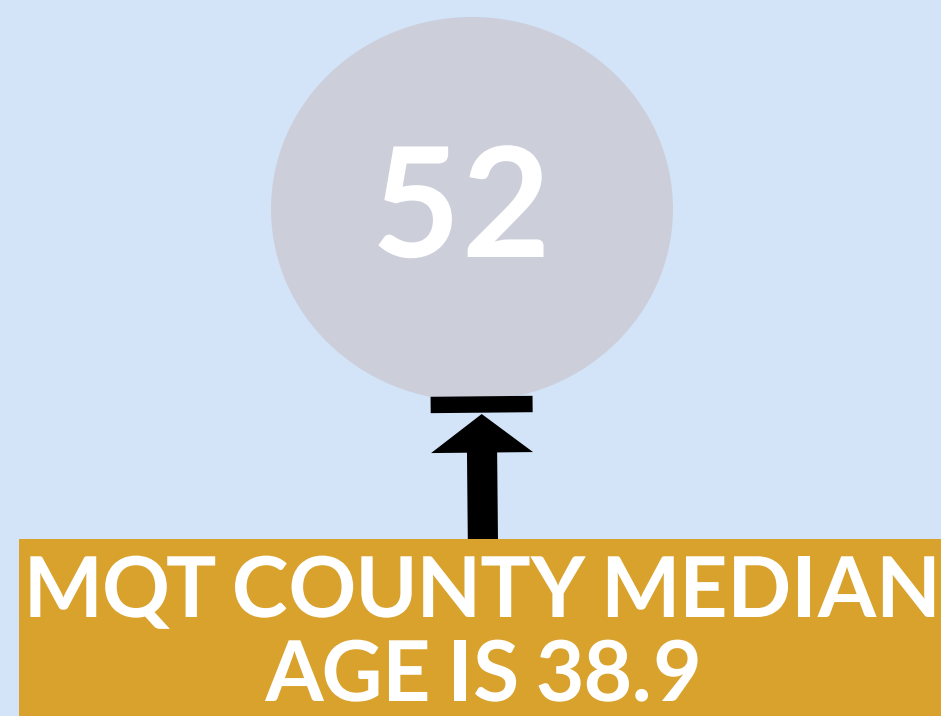

TURIN TOWNSHIP

Planning Region: Blueberry Farms

Quick Facts

POPULATION

PEAK POPULATION

MEDIAN AGE

AGE PROFILE

LAND OWNERSHIP

PORTION OF COUNTY TOTAL

0.2%
POPULATION

4.3%
LAND AREA

0.3%
LAND VALUE