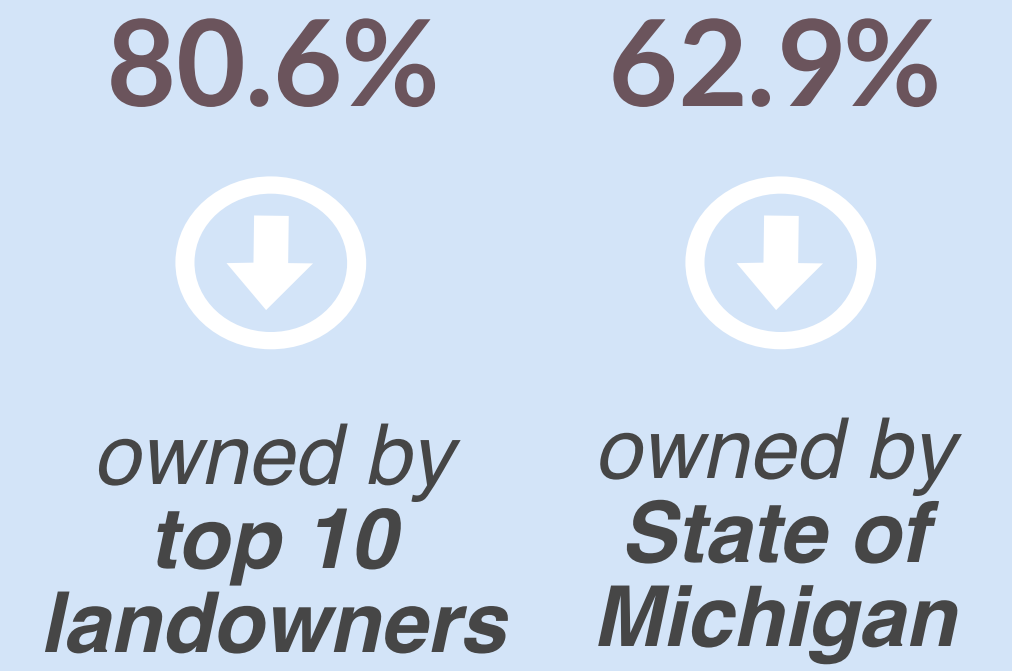

TURIN TOWNSHIP

Planning Region: Blueberry Farms

Quick Facts

POPULATION

PEAK POPULATION

MEDIAN AGE

AGE PROFILE

LAND OWNERSHIP

PORTION OF COUNTY TOTAL

0.2%
POPULATION

4.3%
LAND AREA

0.3%
LAND VALUE