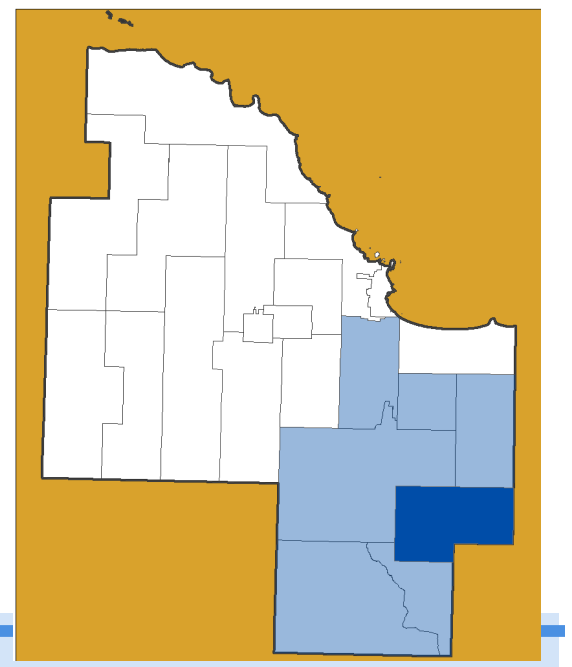

TURIN TOWNSHIP

Planning Region: Blueberry Farms

Quick Facts

POPULATION

PEAK POPULATION

MEDIAN AGE

AGE PROFILE

LAND OWNERSHIP

PORTION OF COUNTY TOTAL

0.2%
POPULATION

4.3%
LAND AREA

0.3%
LAND VALUE