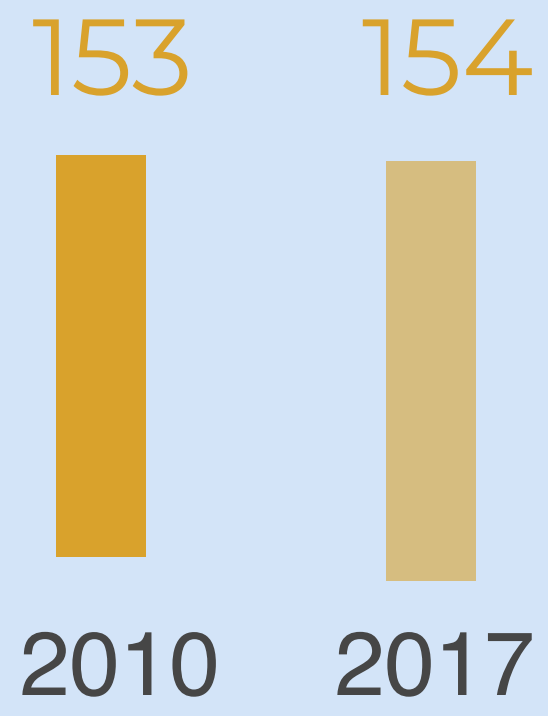

TURIN TOWNSHIP

Planning Region: Blueberry Farms

Quick Facts

POPULATION

PEAK POPULATION

MEDIAN AGE

AGE PROFILE

LAND OWNERSHIP

PORTION OF COUNTY TOTAL

0.2%
POPULATION

4.3%
LAND AREA

0.3%
LAND VALUE