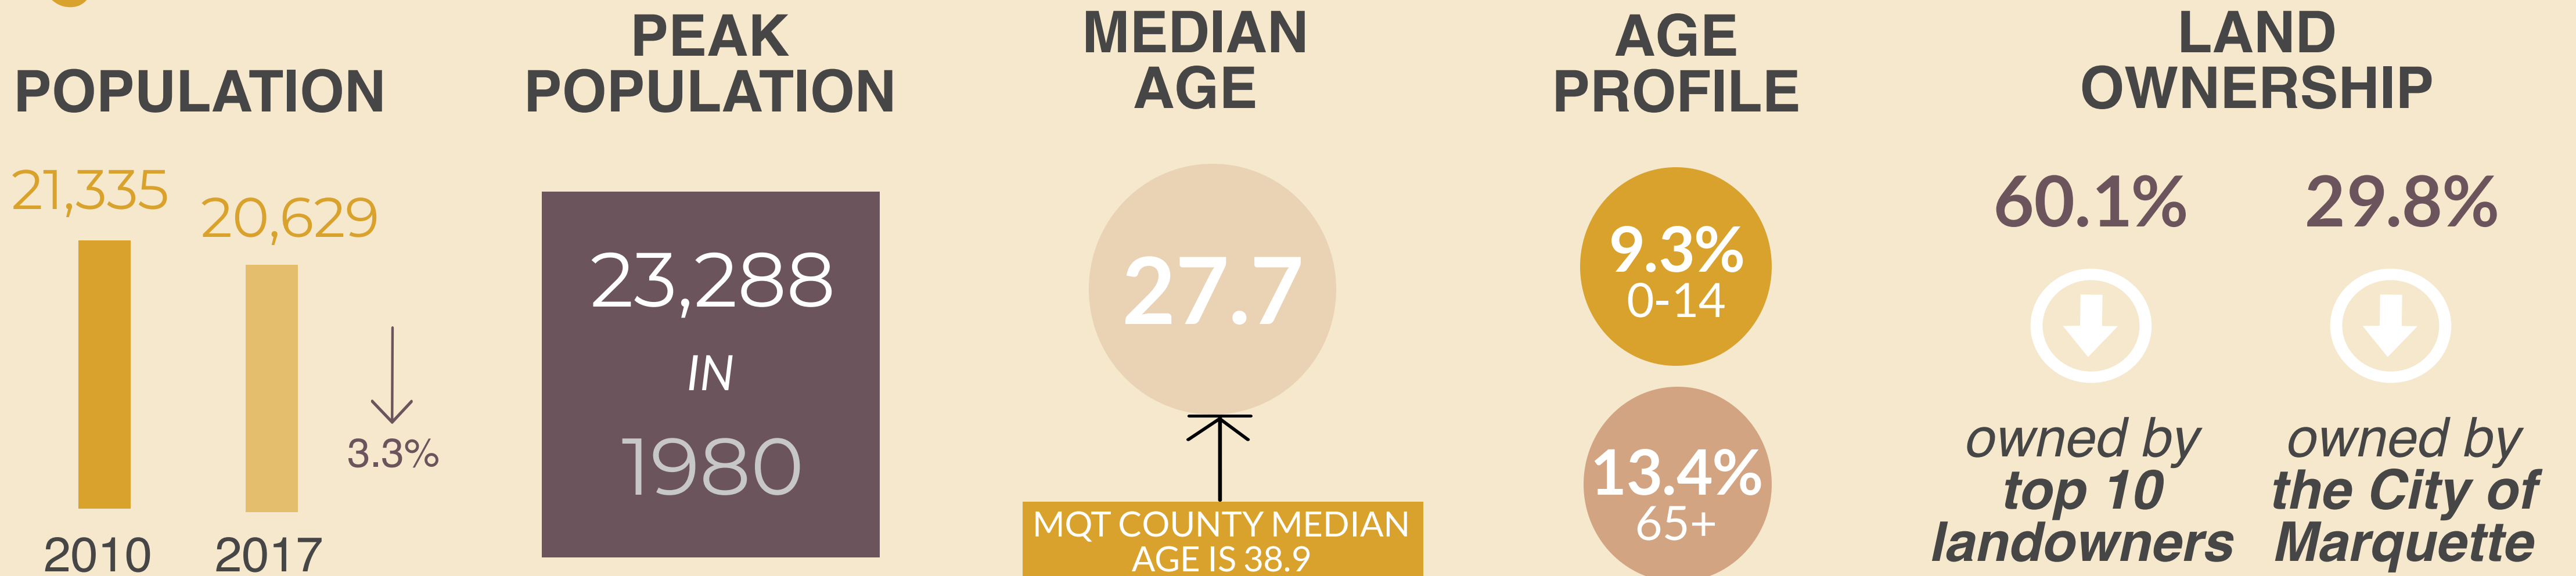

CITY OF MARQUETTE

Planning Region: Borealis Beach

Quick Facts

PORTION OF COUNTY TOTAL

31%

POPULATION

0.6%

LAND AREA

28.6%

LAND VALUE

Marquette

Master Plan Summary (2015; amended 2017)

The City of Marquette is the Superior location to live, learn, work, and enjoy life!

MAJOR STRENGTHS

MAJOR WEAKNESSES

YOUR COUNTY, YOUR PLAN!