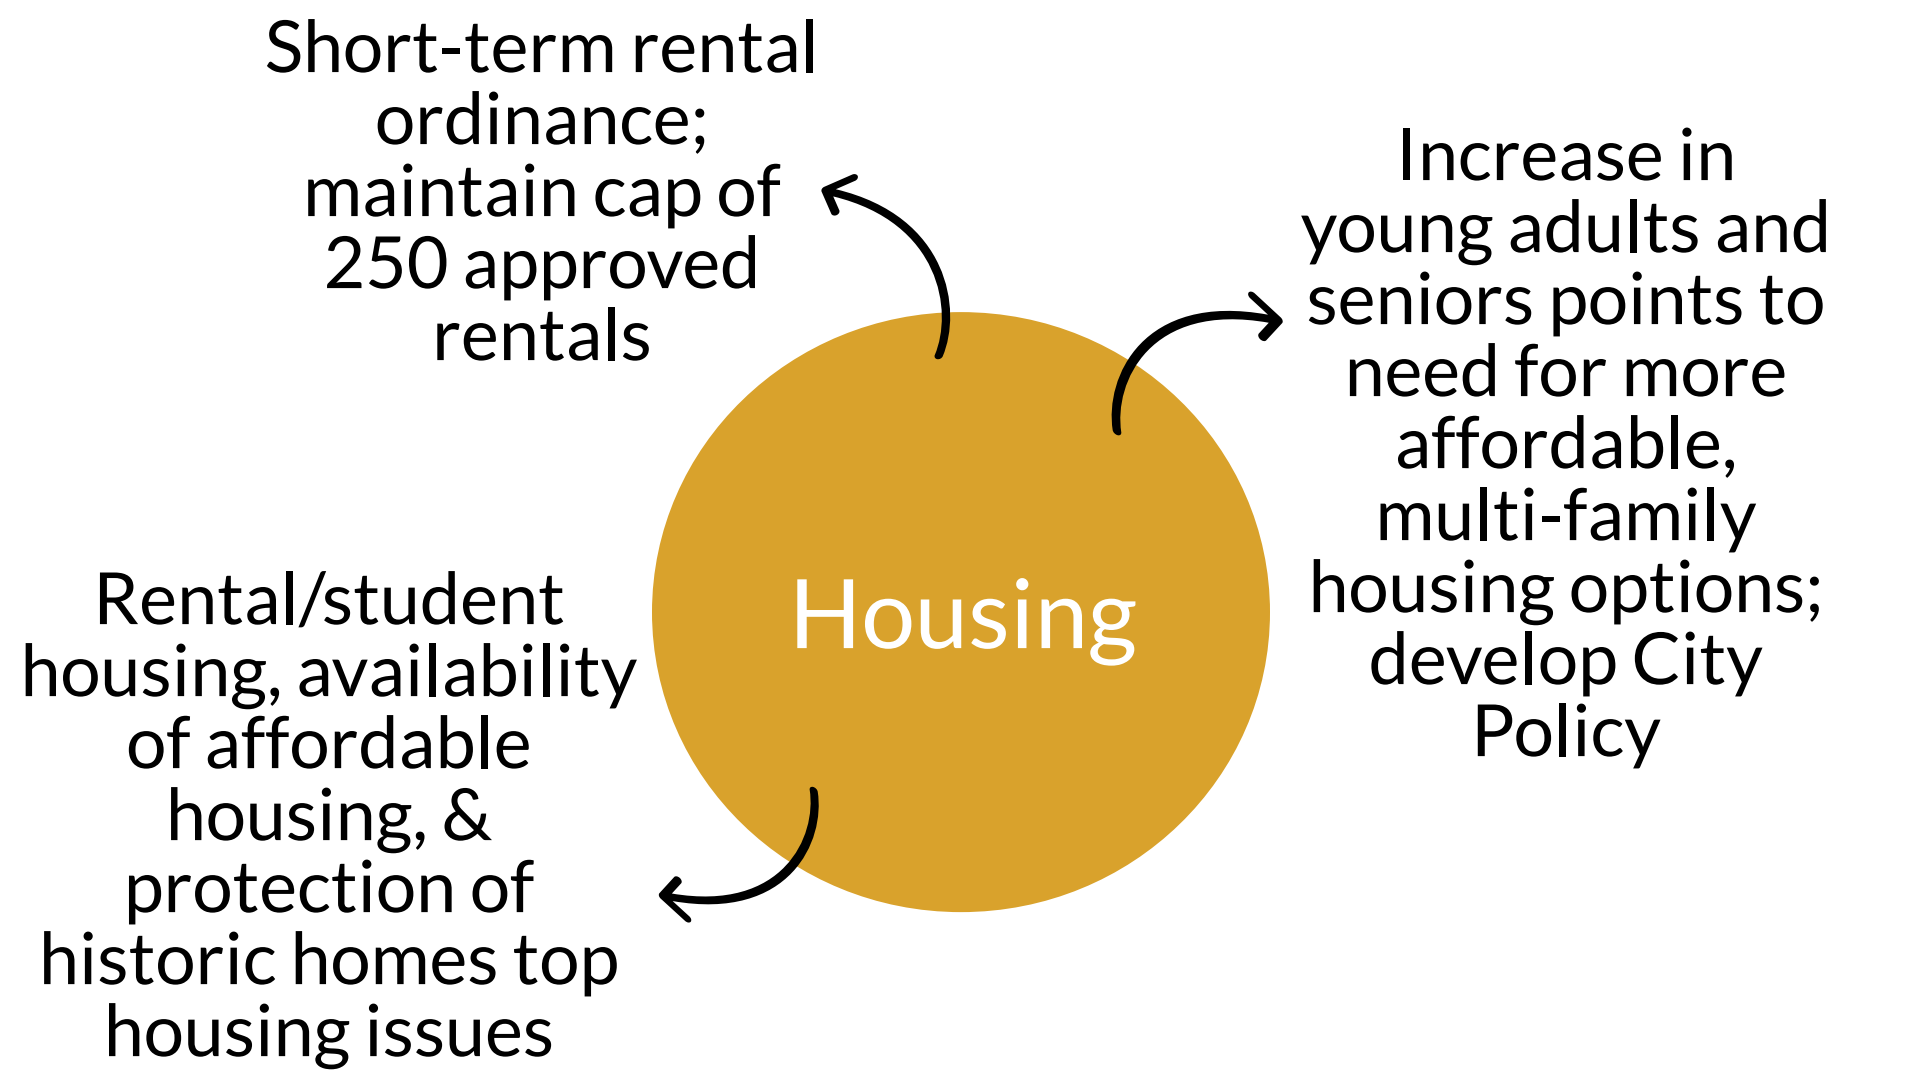

CITY OF MARQUETTE

Planning Region: Borealis Beach

Quick Facts

PORTION OF COUNTY TOTAL

31%

POPULATION

0.6%

LAND AREA

28.6%

LAND VALUE

Marquette

Master Plan Summary (2015; amended 2017)

The City of Marquette is the Superior location to live, learn, work, and enjoy life!

MAJOR STRENGTHS

MAJOR WEAKNESSES

YOUR COUNTY, YOUR PLAN!