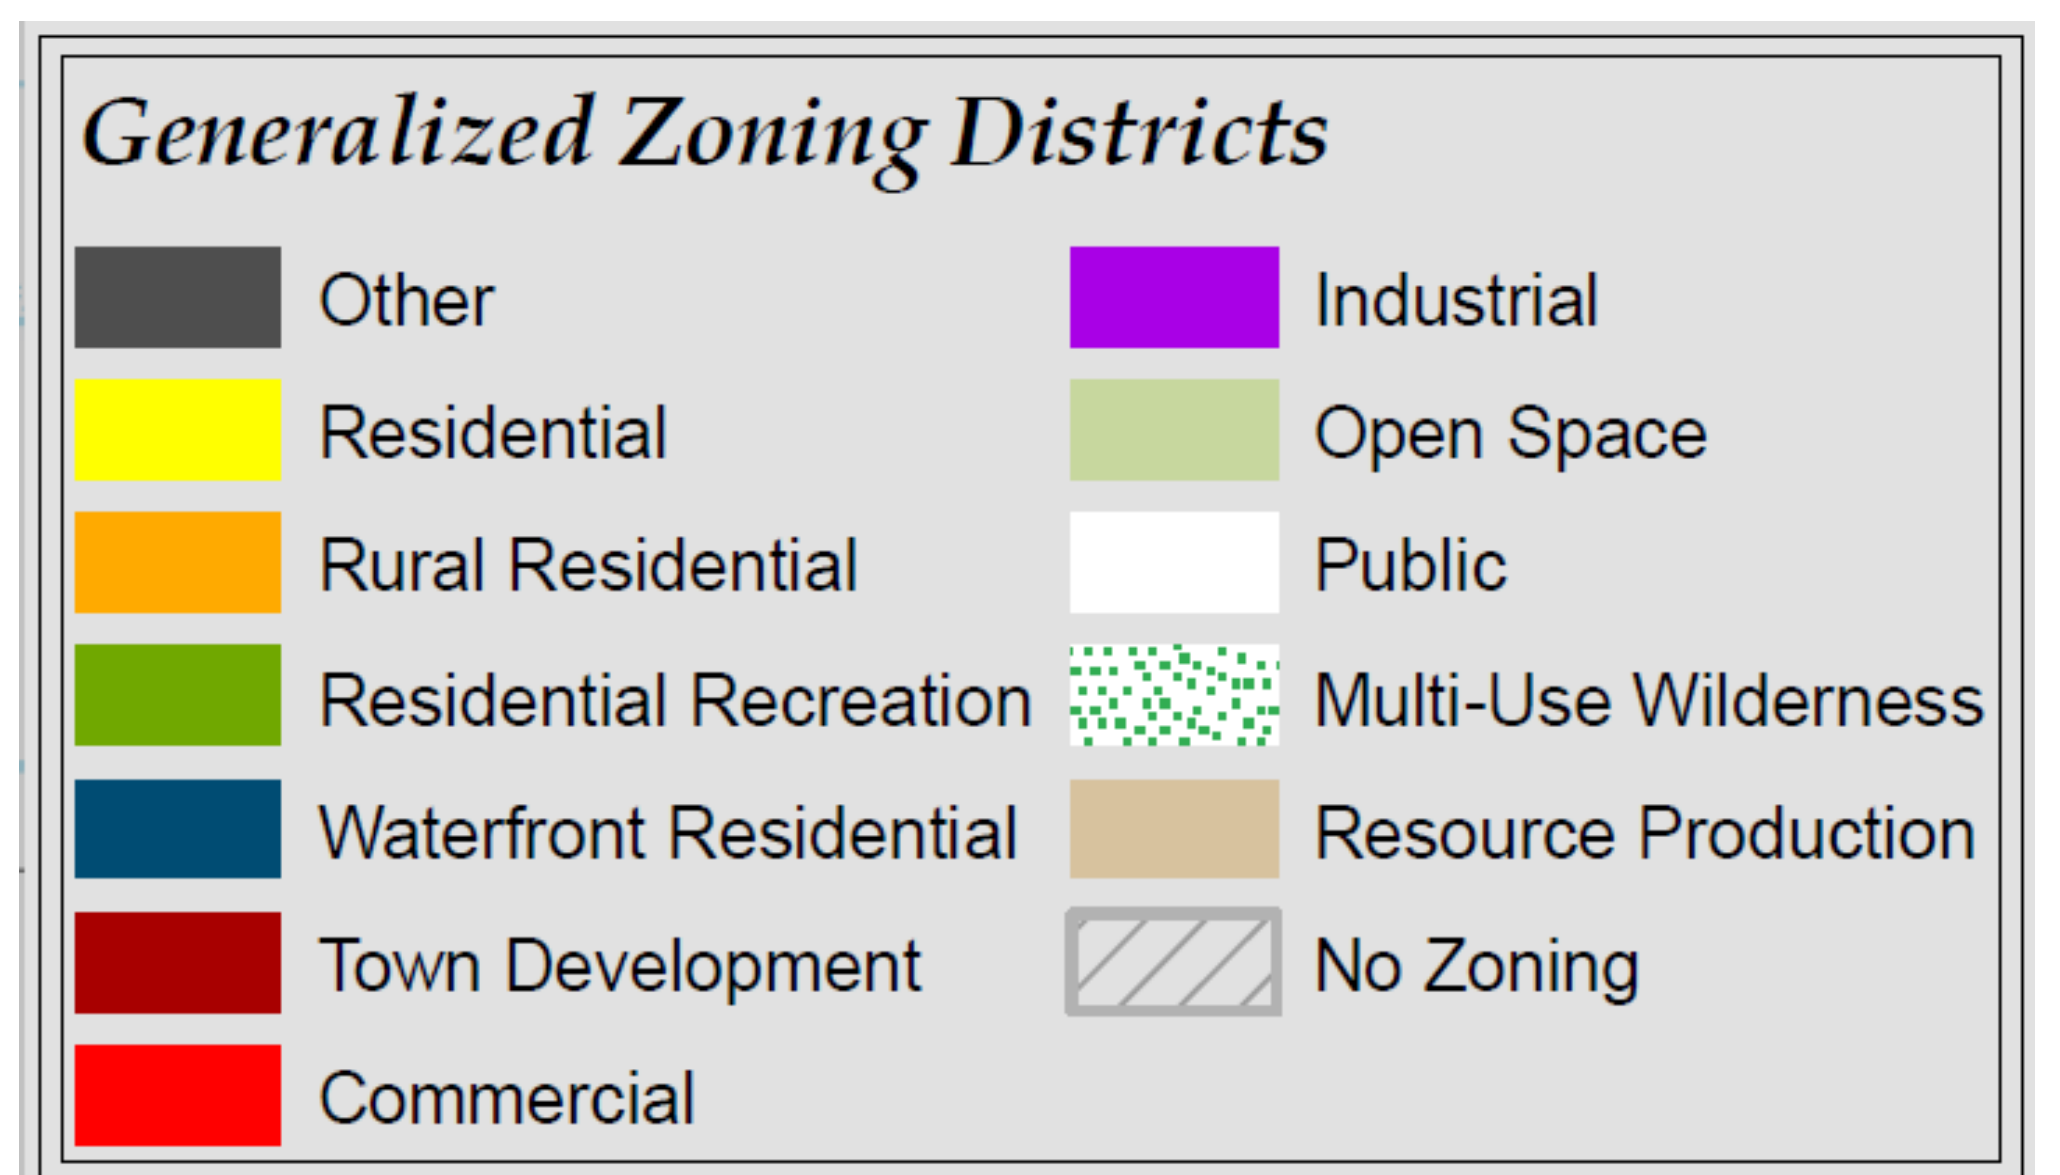

CITY OF MARQUETTE

Planning Region: Borealis Beach

Quick Facts

PORTION OF COUNTY TOTAL

31%

POPULATION

0.6%

LAND AREA

28.6%

LAND VALUE

Marquette

Master Plan Summary (2015; amended 2017)

The City of Marquette is the Superior location to live, learn, work, and enjoy life!

MAJOR STRENGTHS

MAJOR WEAKNESSES

YOUR COUNTY, YOUR PLAN!