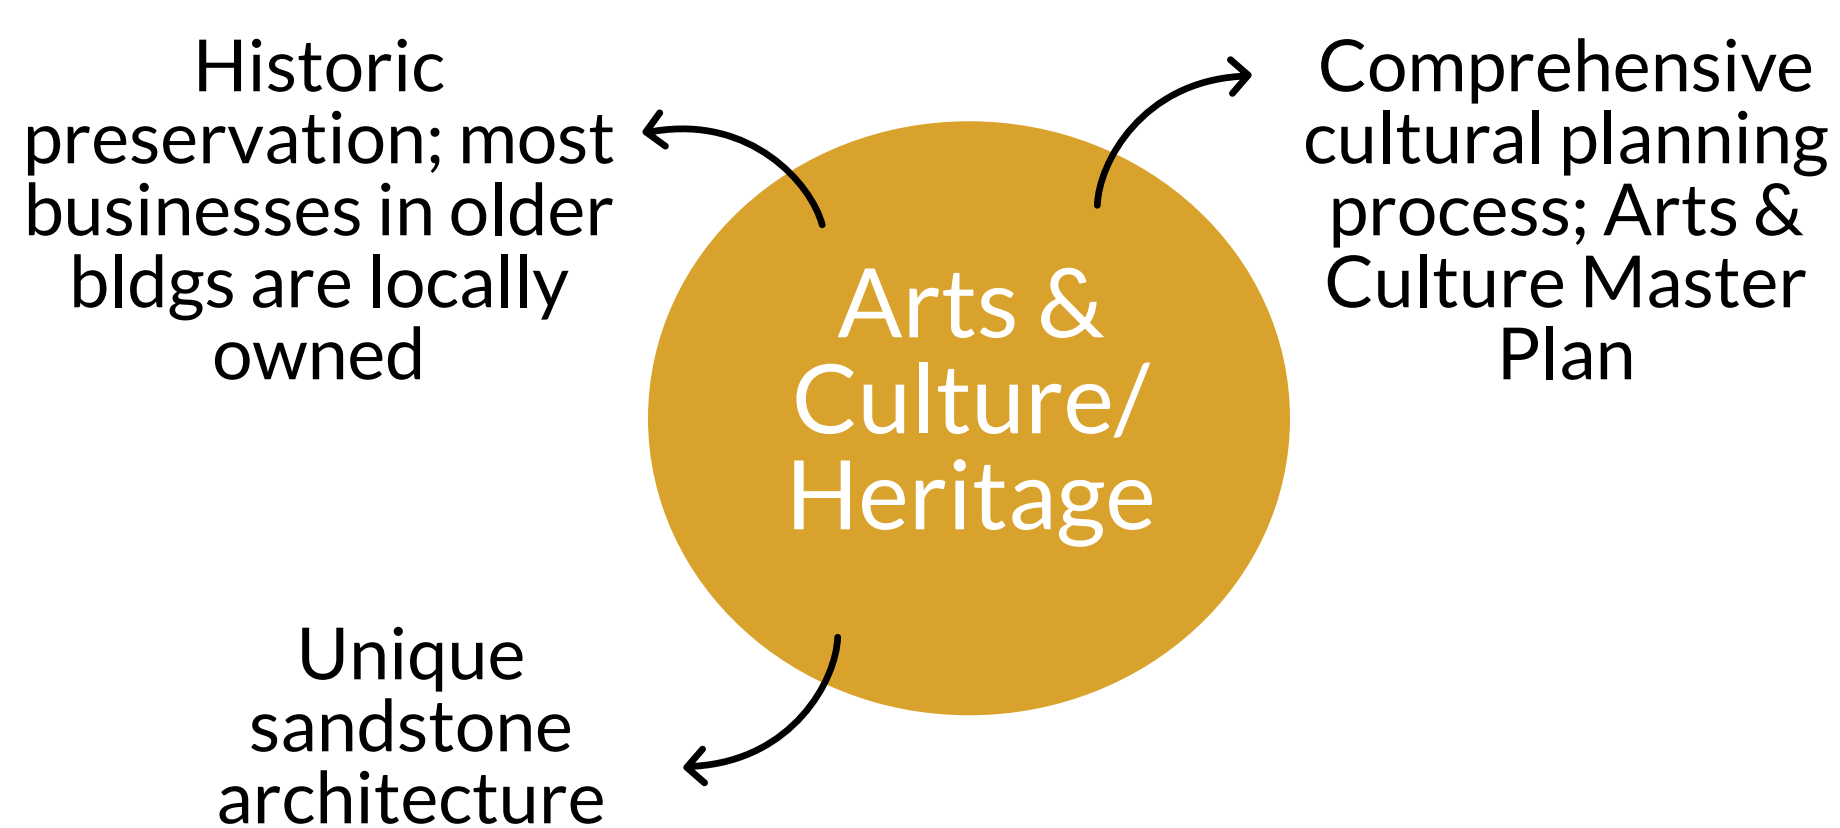

28.6%

LAND VALUE

Marquette

Master Plan Summary (2015; amended 2017)

The City of Marquette is the Superior location to live, learn, work, and enjoy life!

MAJOR STRENGTHS

MAJOR WEAKNESSES

YOUR COUNTY, YOUR PLAN!