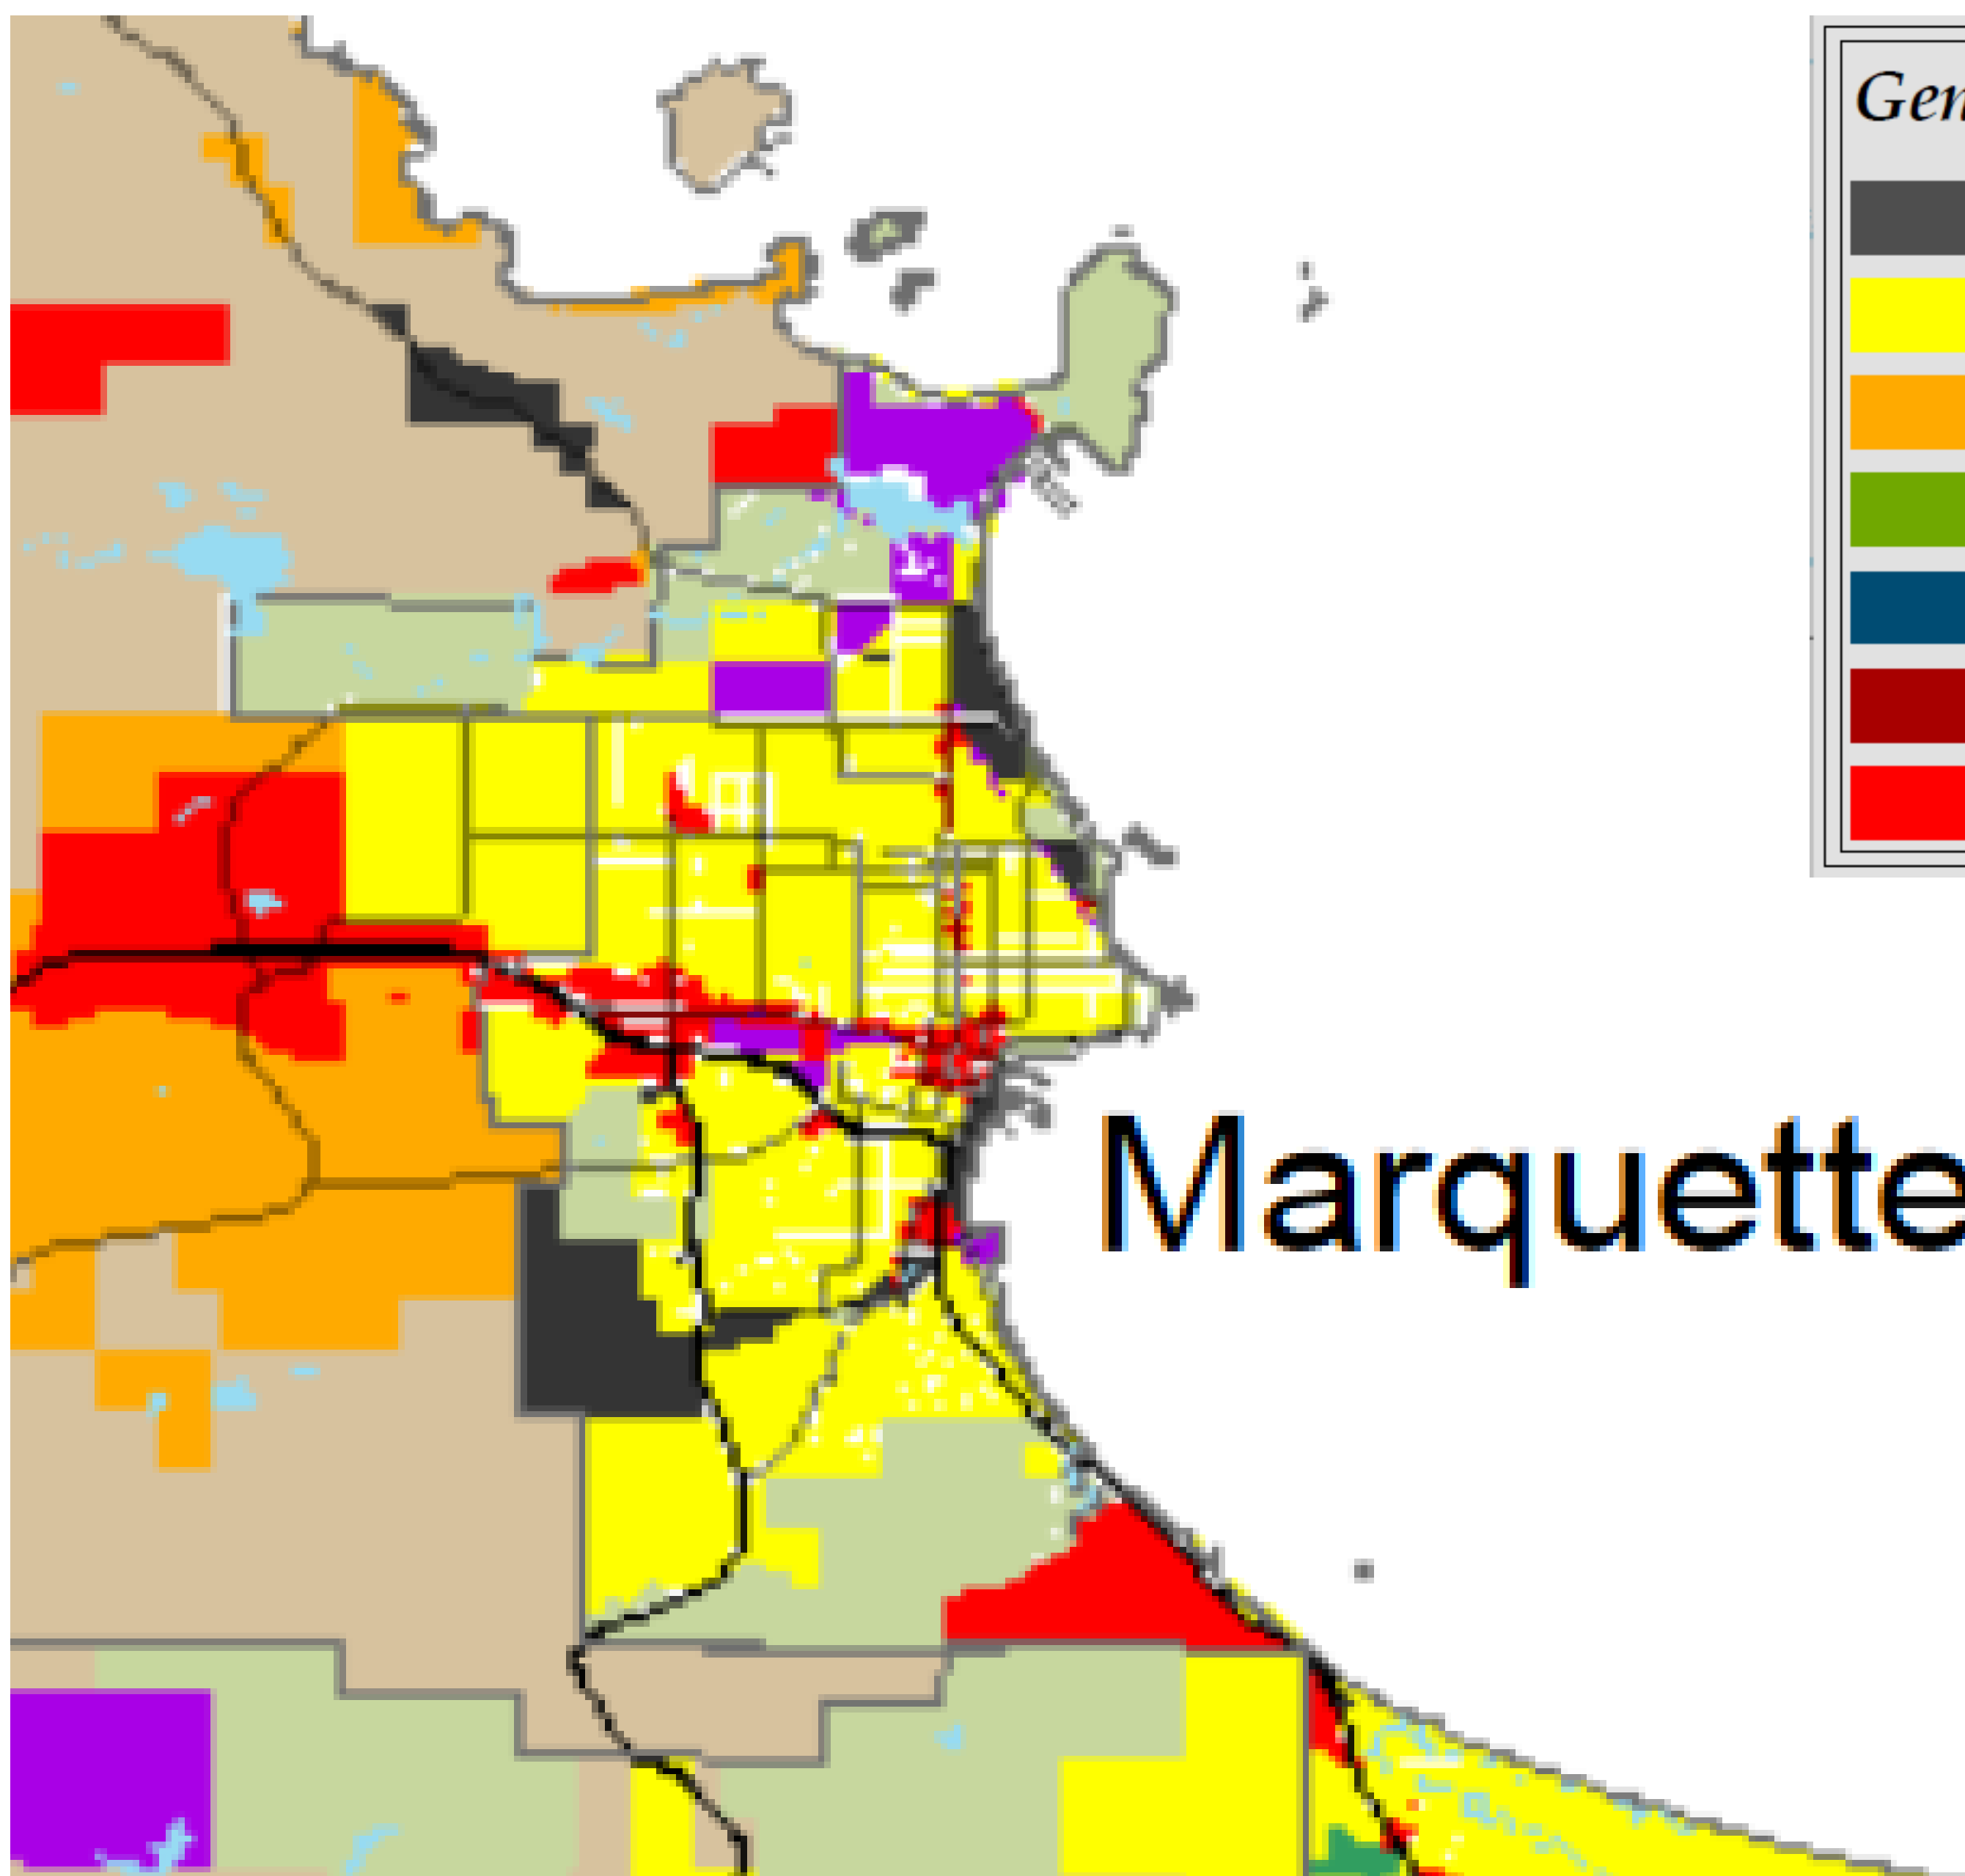

CITY OF MARQUETTE

Planning Region: Borealis Beach

Quick Facts

PORTION OF COUNTY TOTAL

31%

POPULATION

0.6%

LAND AREA

28.6%

LAND VALUE

Marquette

Master Plan Summary (2015; amended 2017)

The City of Marquette is the Superior location to live, learn, work, and enjoy life!

MAJOR STRENGTHS

MAJOR WEAKNESSES

YOUR COUNTY, YOUR PLAN!

Take the Community Survey at: mqtccoplan.org/survey