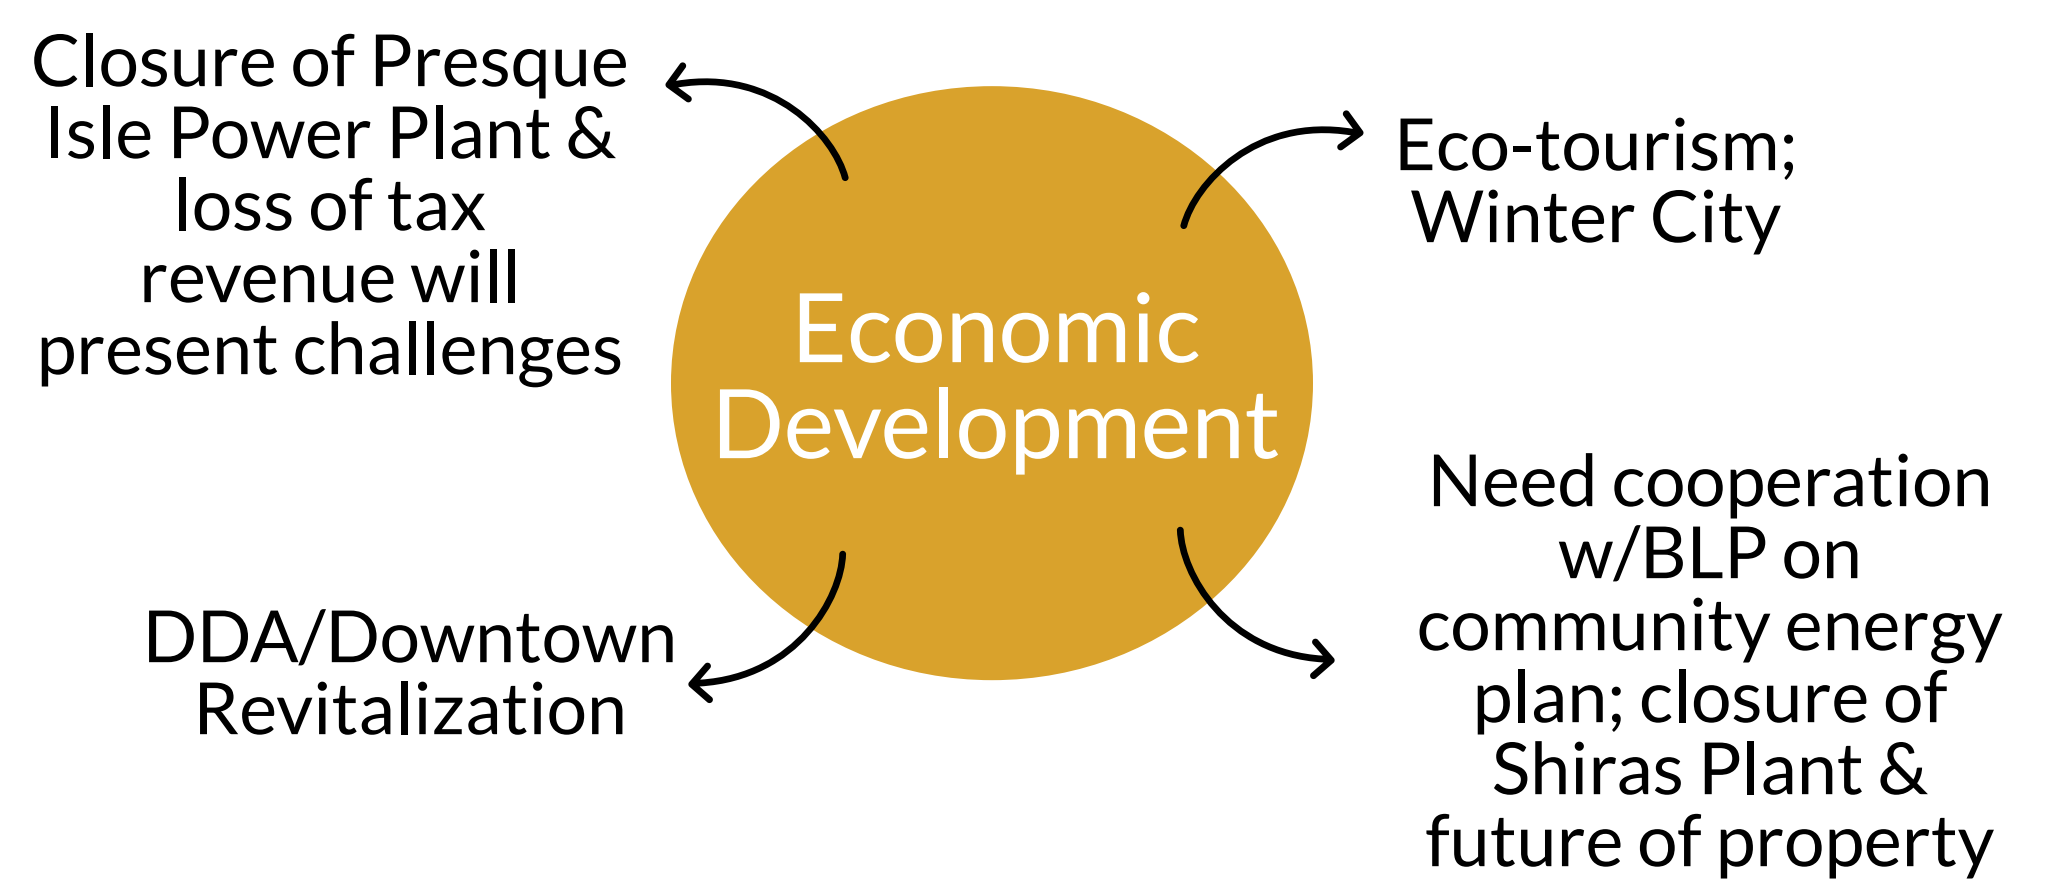

28.6%

LAND VALUE

Marquette

Master Plan Summary (2015; amended 2017)

The City of Marquette is the Superior location to live, learn, work, and enjoy life!

MAJOR STRENGTHS

MAJOR WEAKNESSES

YOUR COUNTY, YOUR PLAN!