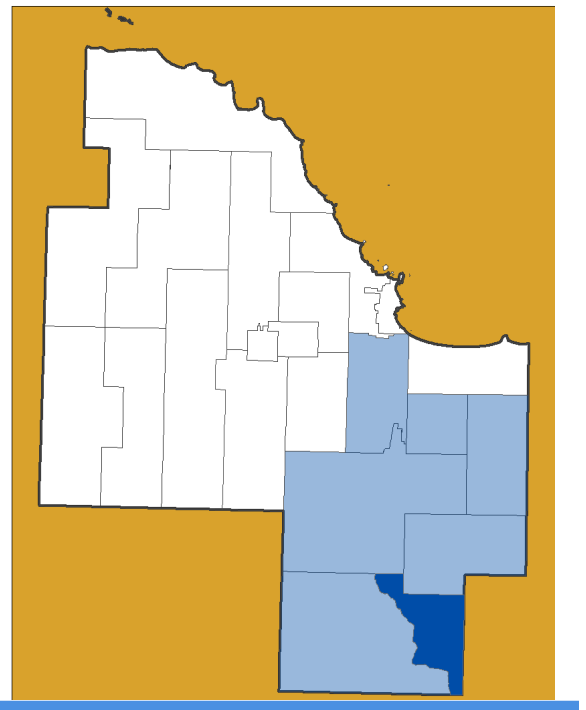

# EWING TOWNSHIP

Planning Region: Blueberry Farms

### POPULATION

### PEAK POPULATION

### PORTION OF COUNTY TOTAL

**0.2%**  
POPULATION

**4.2%**  
LAND AREA

**0.4%**  
LAND VALUE