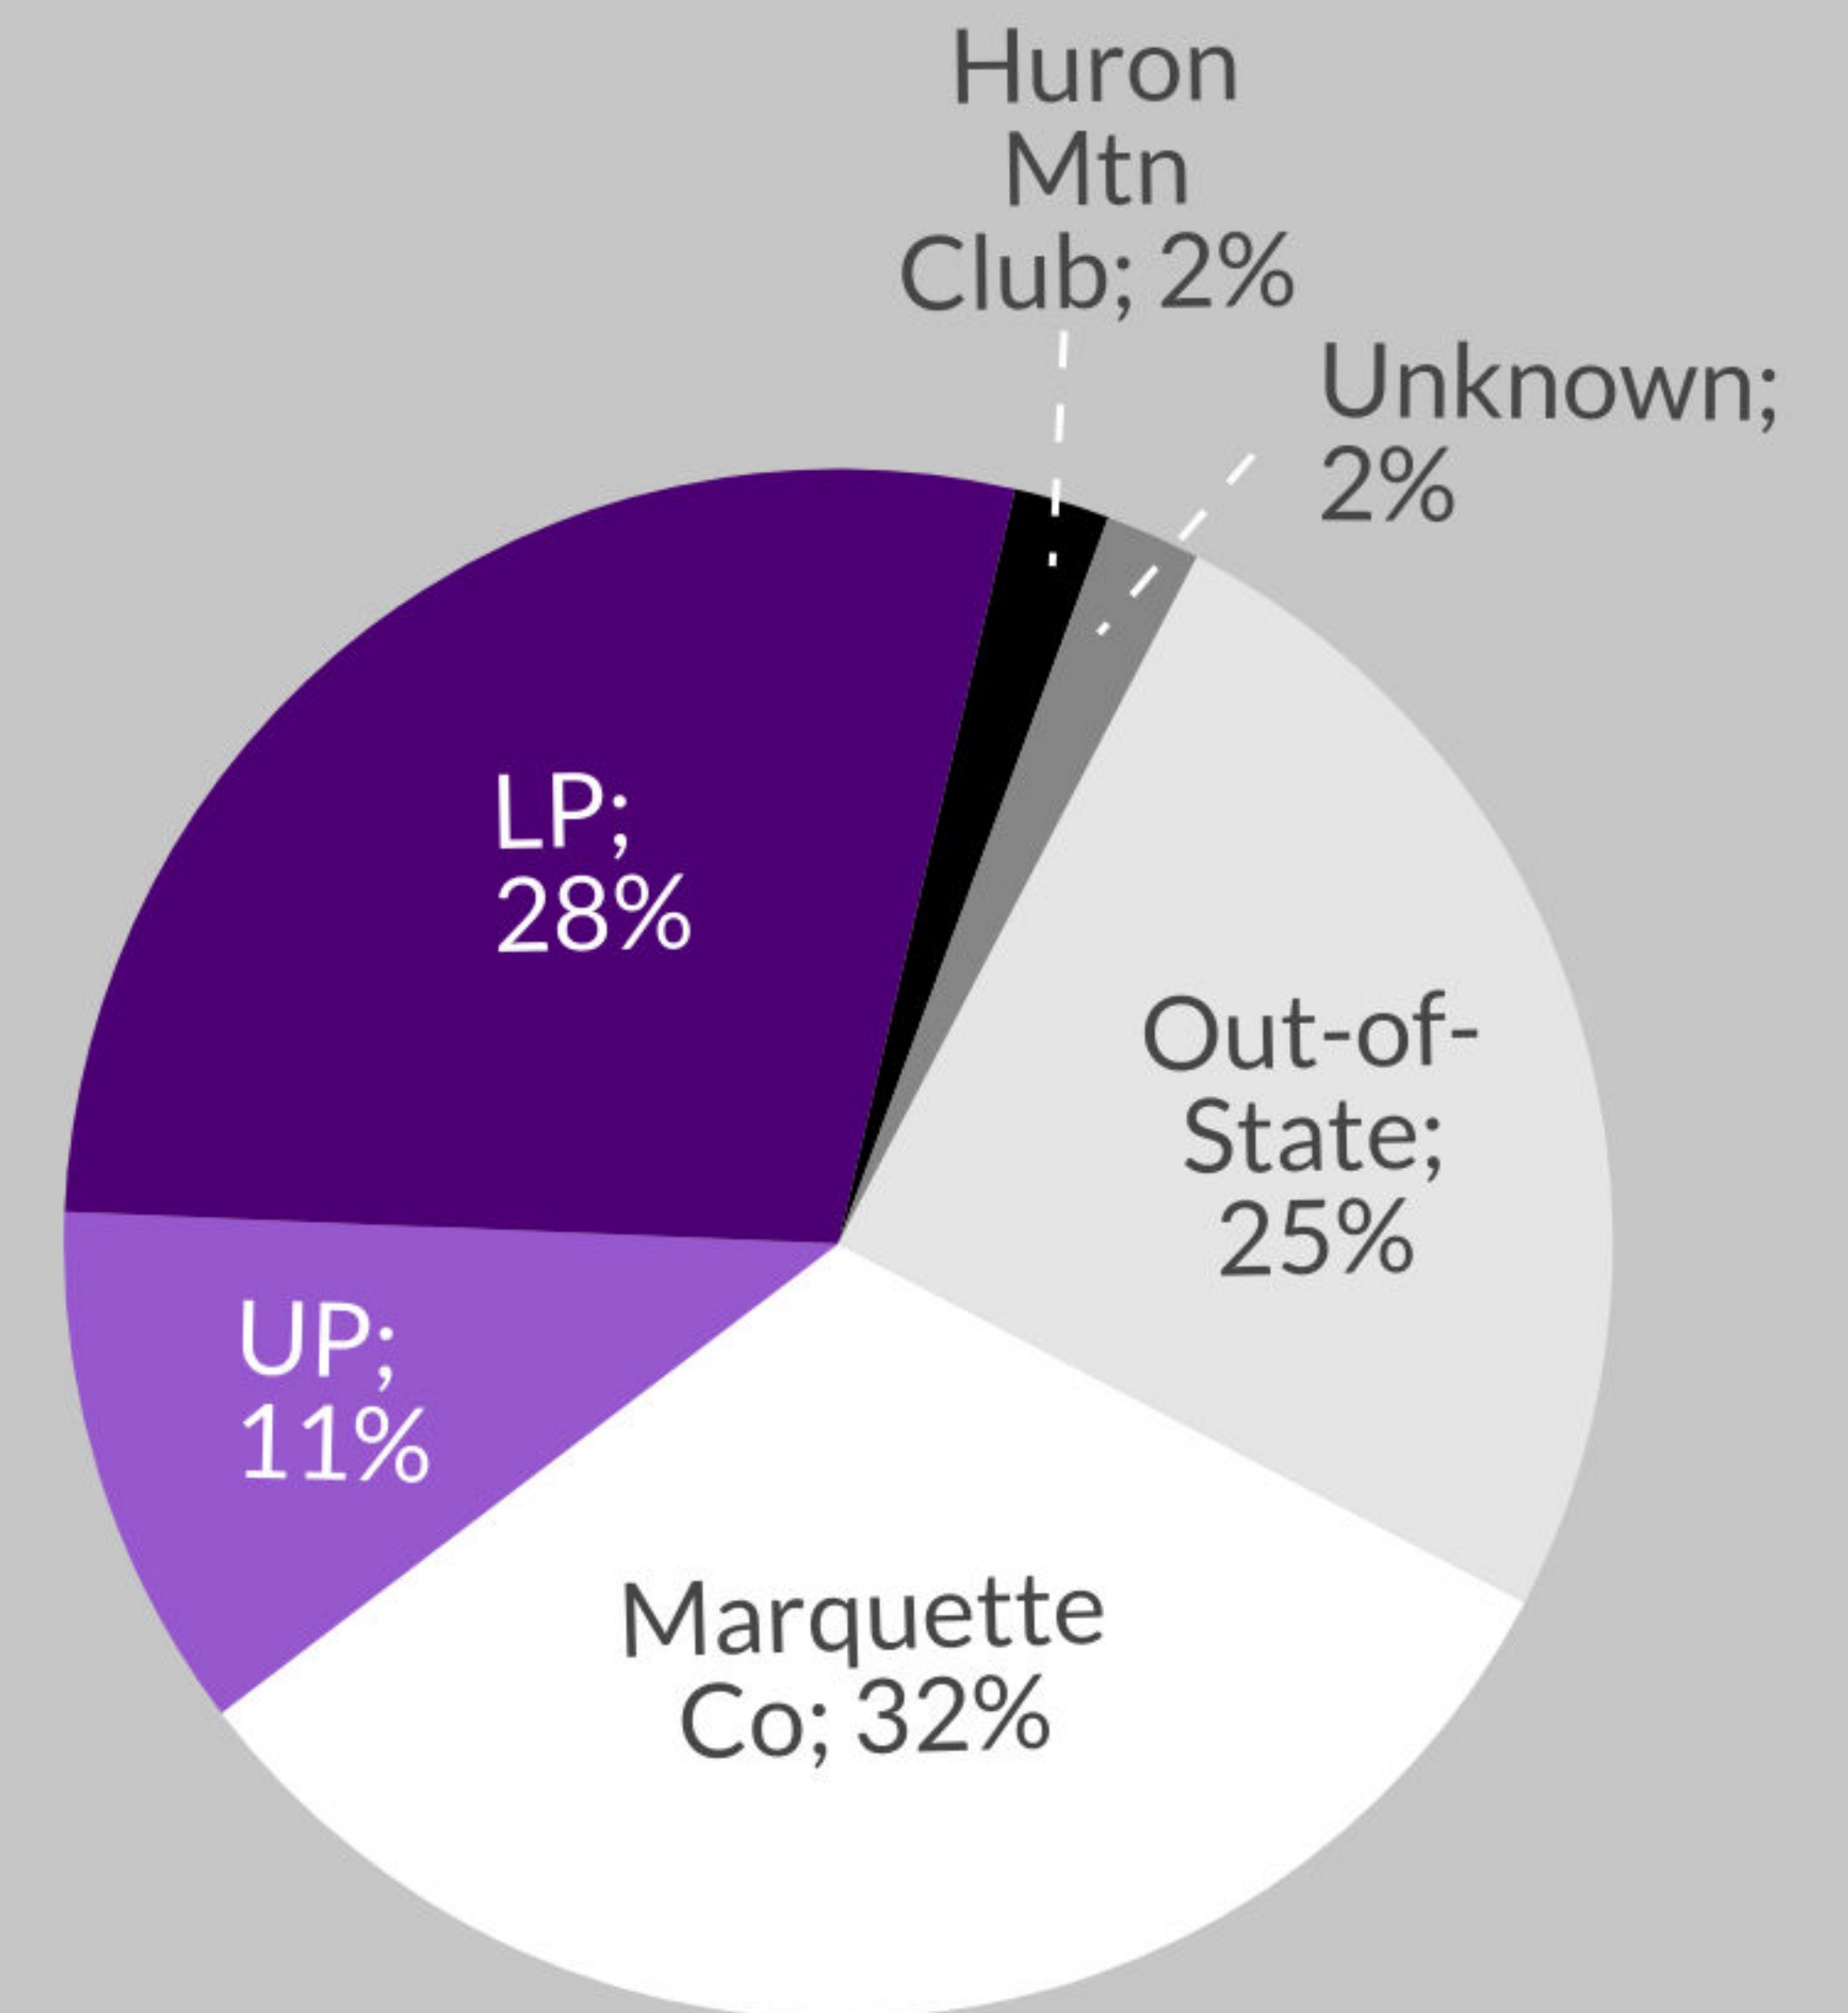

# Where Do the Owners Live?

A look at Marquette County by landowner zip code reveals that approximately 73% percent of land in the County is owned by those with a Michigan zip code.

**43%**

## UP Landowners

Local Marquette County landowners hold 32% of land in the County, while UP owners outside Marquette County own 11%.

**28%**

## LP Landowners

Landowners with a Lower Peninsula zip code include the State of Michigan, which is the #1 landowner in the County.

**25%**

## Out-of-State Landowners

The remainder of landowners have zip codes from all over the country, including Maine-based Weyerhaeuser, which is the #2 landowner in the County.

Source: Marquette County Parcel Data, 2018