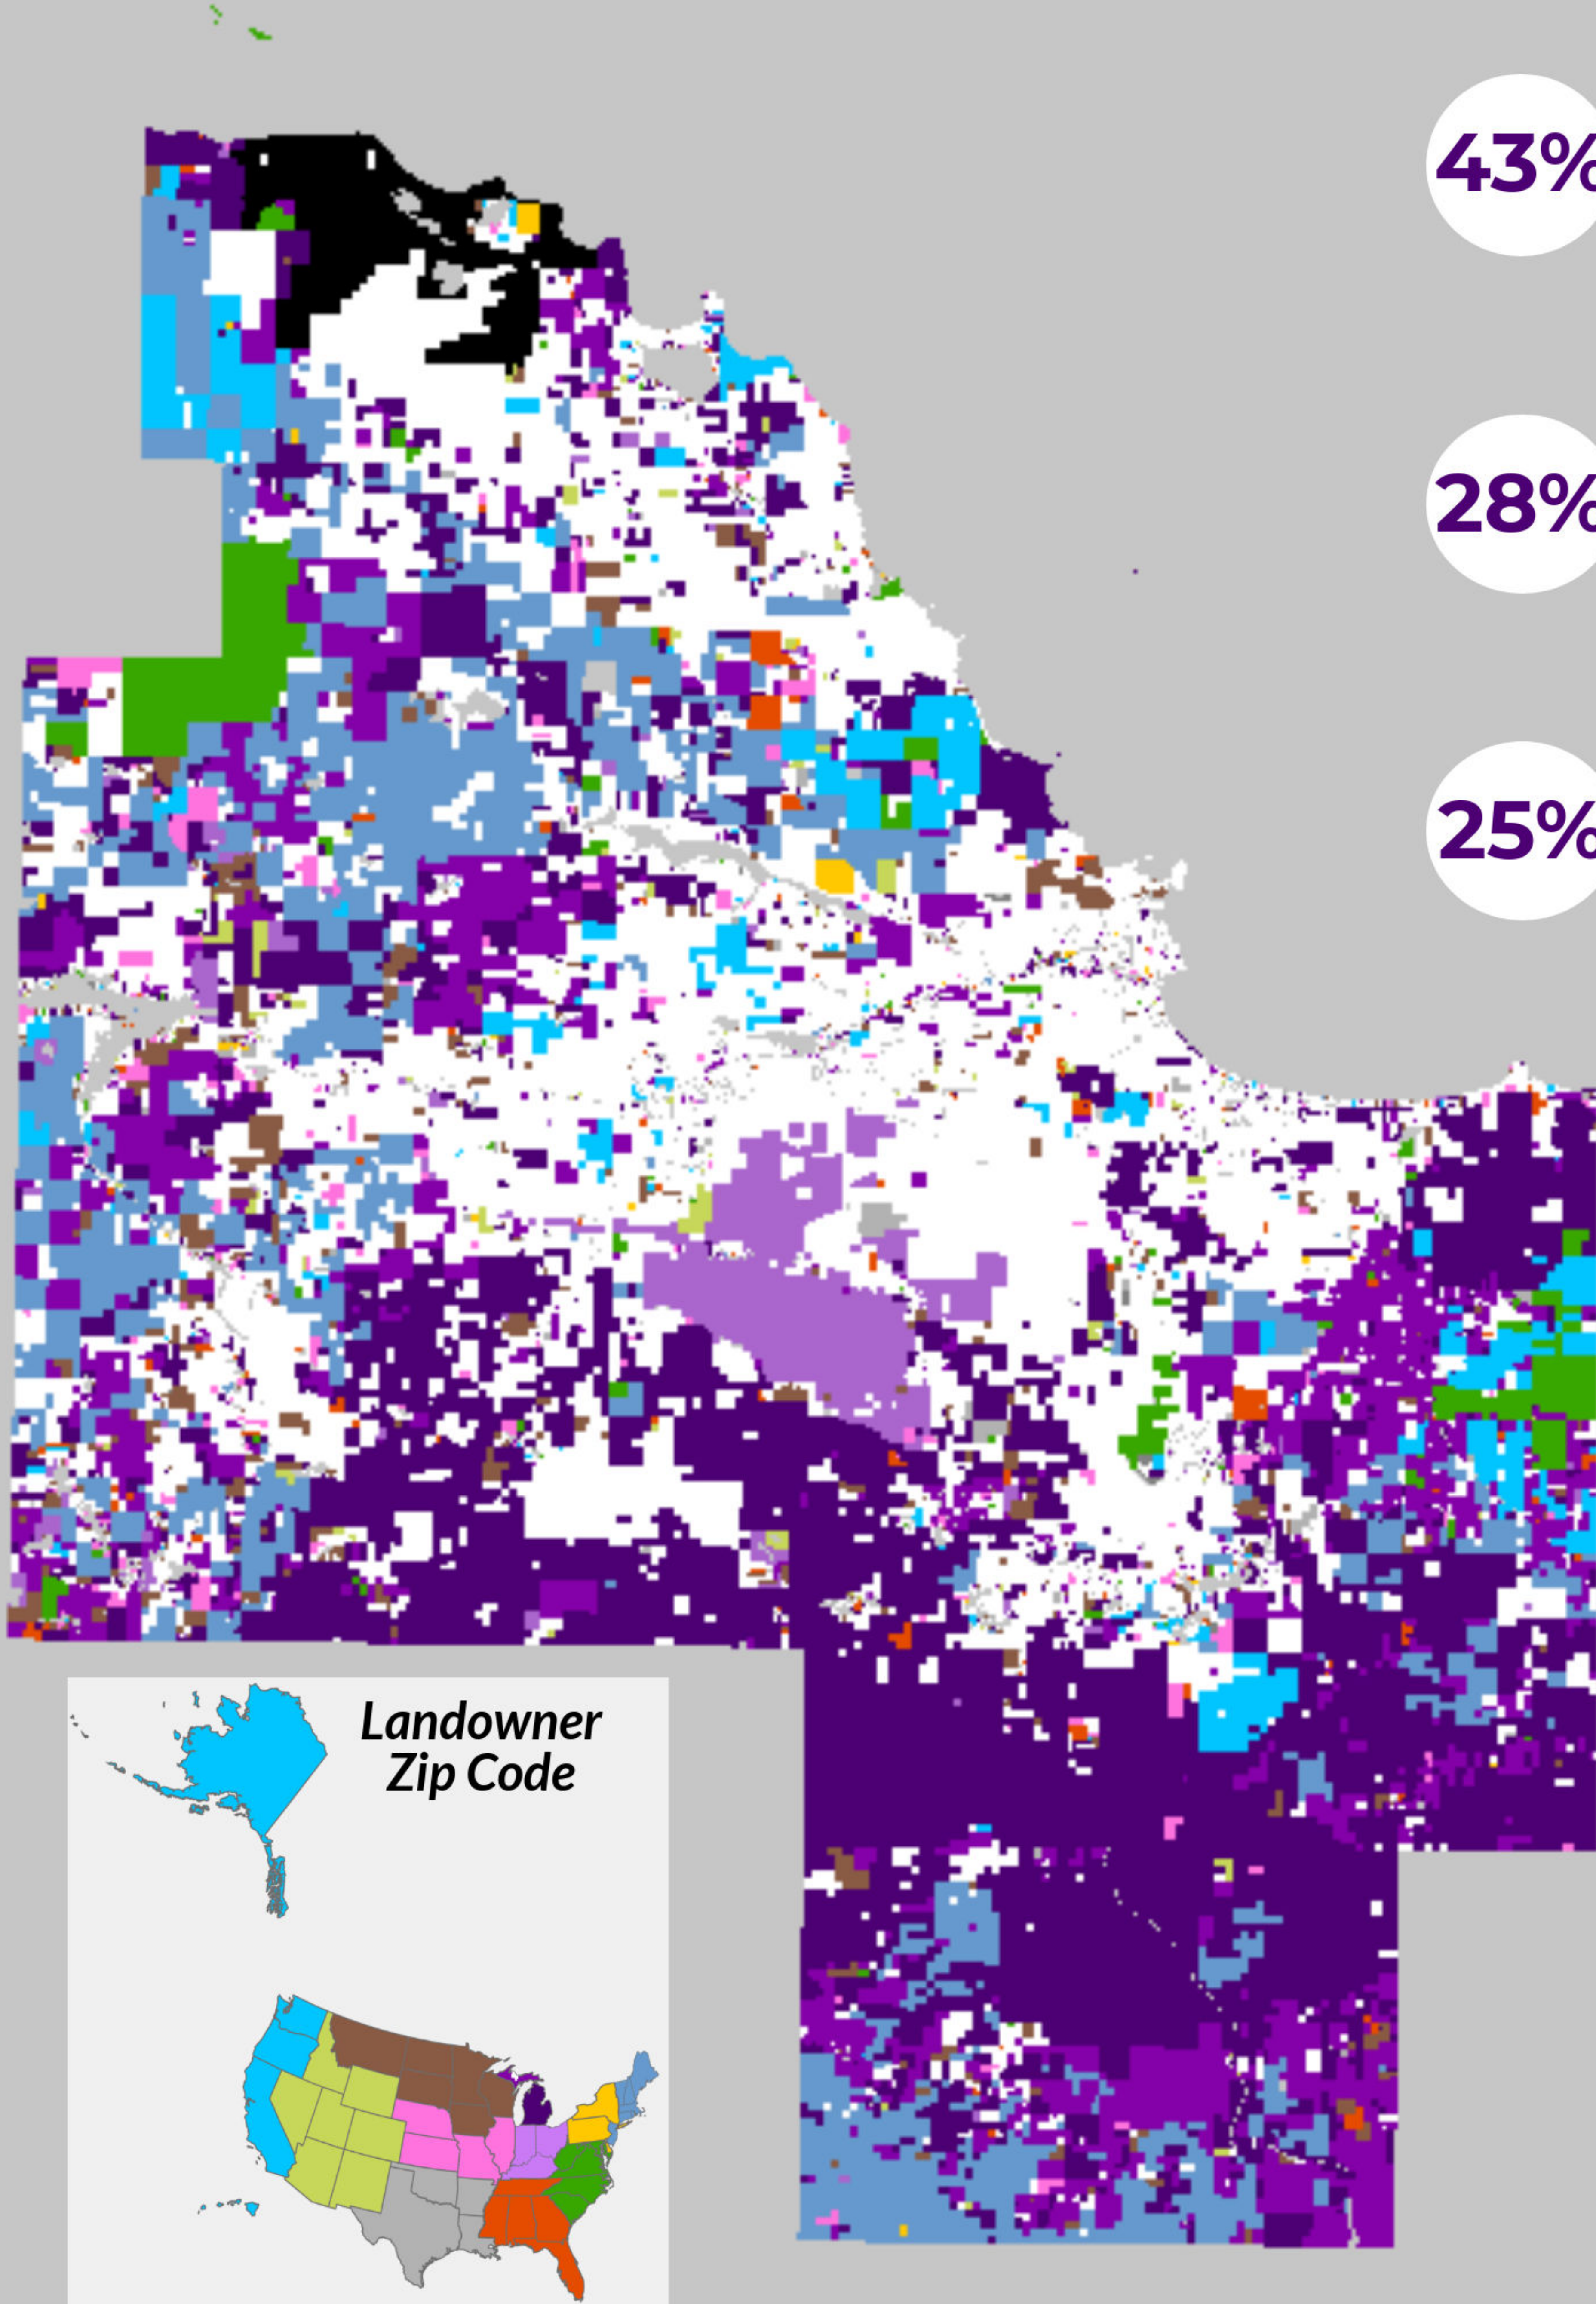

# Where Do the Owners Live?

A look at Marquette County by landowner zip code reveals that approximately 73% percent of land in the County is owned by those with a Michigan zip code.

**43%**

## UP Landowners

Local Marquette County landowners hold 32% of land in the County, while UP owners outside Marquette County own 11%.

**28%**

## LP Landowners

Landowners with a Lower Peninsula zip code include the State of Michigan, which is the #1 landowner in the County.

**25%**

## Out-of-State Landowners

The remainder of landowners have zip codes from all over the country, including Maine-based Weyerhaeuser, which is the #2 landowner in the County.

Source: Marquette County Parcel Data, 2018