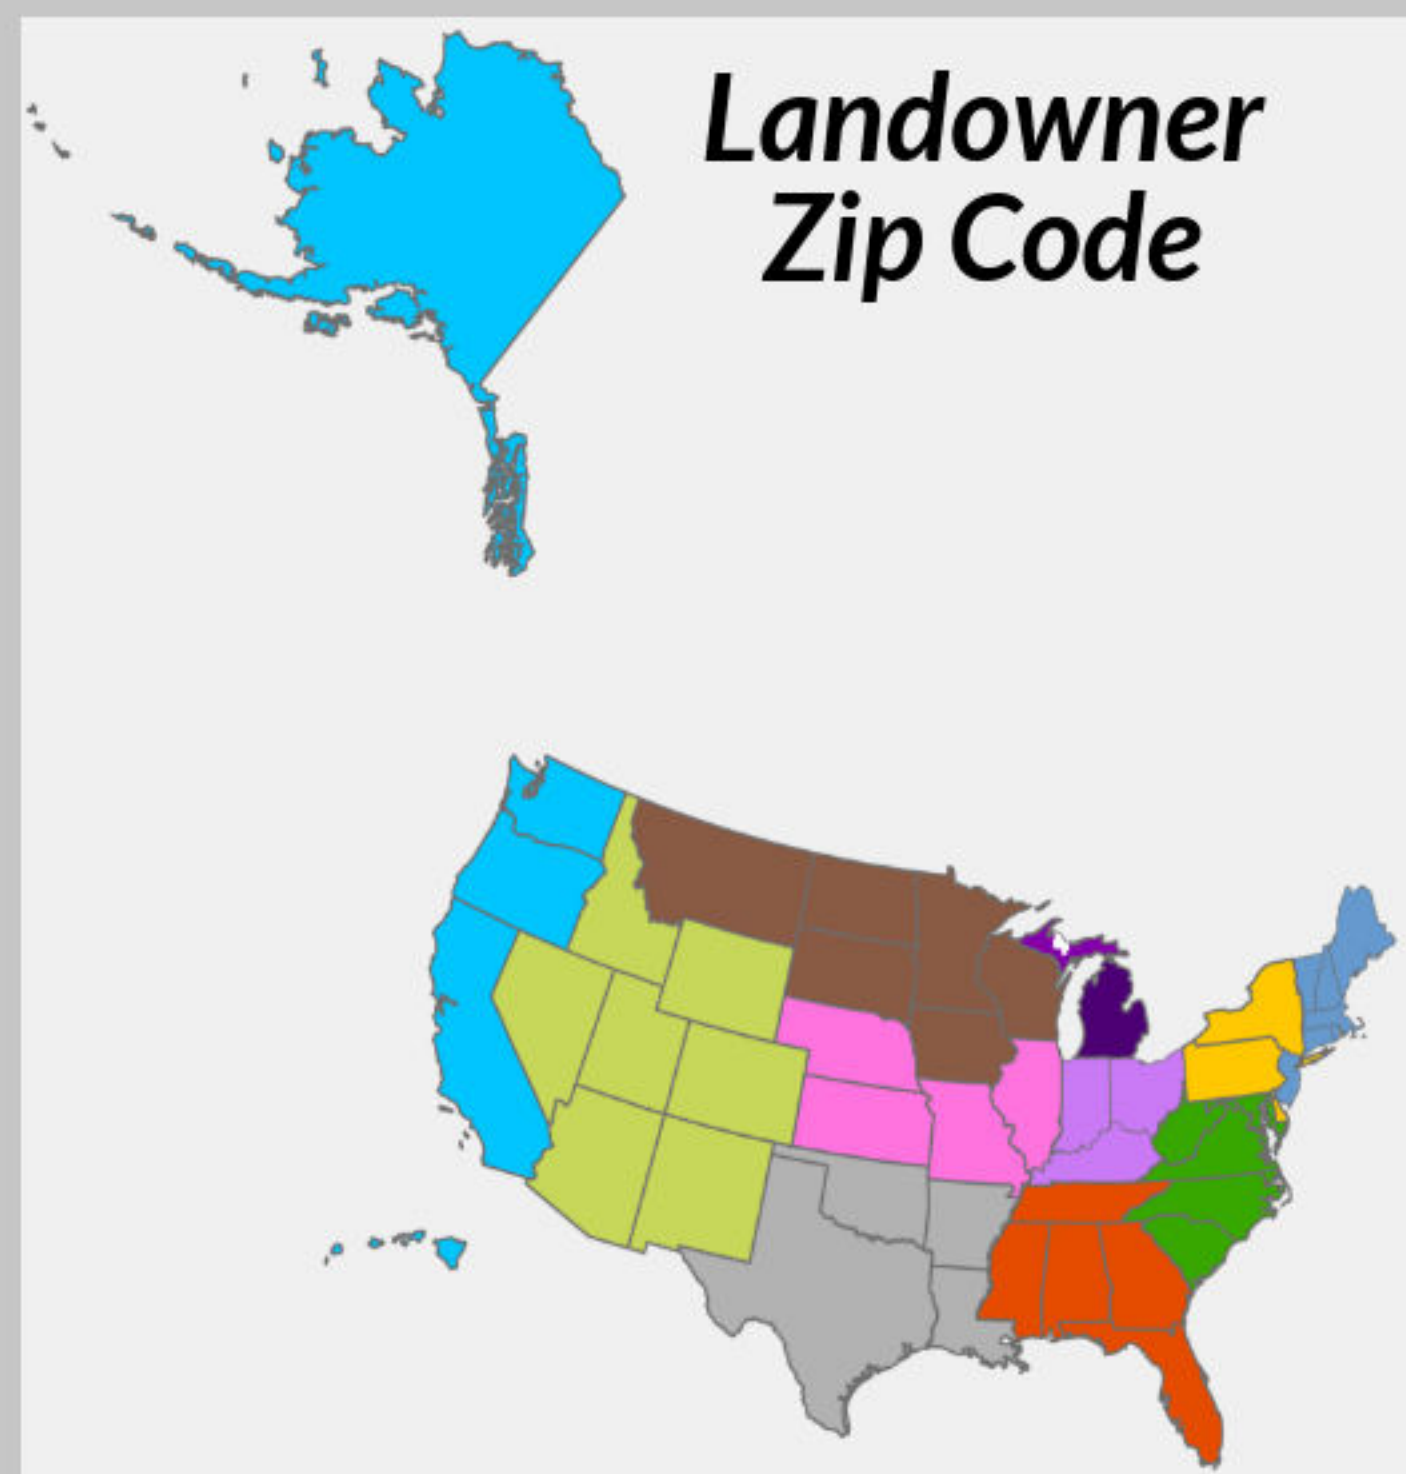

## UP Landowners

Local Marquette County landowners hold 32% of land in the County, while UP owners outside Marquette County own 11%.

**28%**

## LP Landowners

Landowners with a Lower Peninsula zip code include the State of Michigan, which is the #1 landowner in the County.

**25%**

## Out-of-State Landowners

The remainder of landowners have zip codes from all over the country, including Maine-based Weyerhaeuser, which is the #2 landowner in the County.

Source: Marquette County Parcel Data, 2018