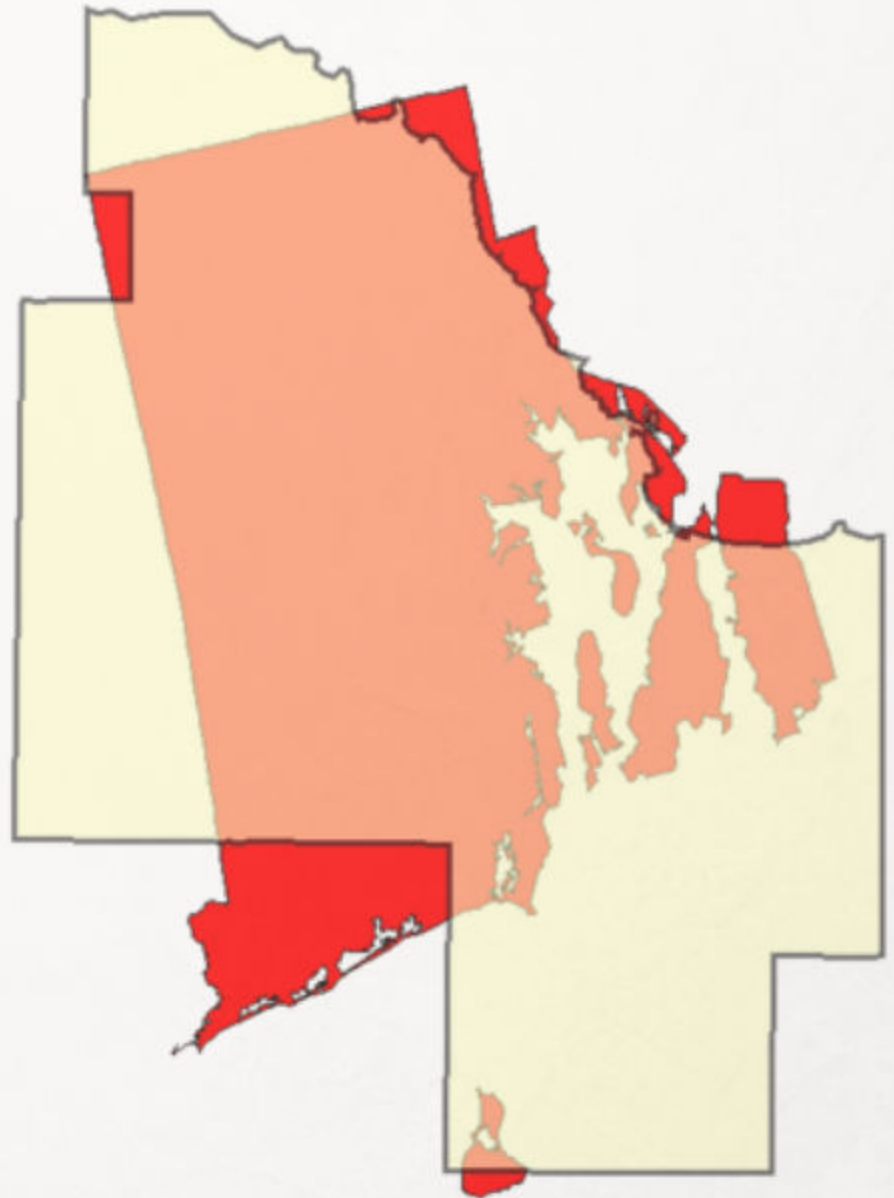

**AT 1,808
SQUARE
MILES,
MARQUETTE
COUNTY IS
THE LARGEST
COUNTY BY
LAND AREA IN
MICHIGAN.**

This makes it a little larger than the state of Rhode Island, but a little smaller than the state of Delaware.

Marquette County is the 15th largest county east of the Mississippi River. Minnesota, Maine and Florida all have larger counties.

MARQUETTE COUNTY 2040: YOUR COUNTY, YOUR PLAN
join the process and take our survey here: www.mqtcoplan.org