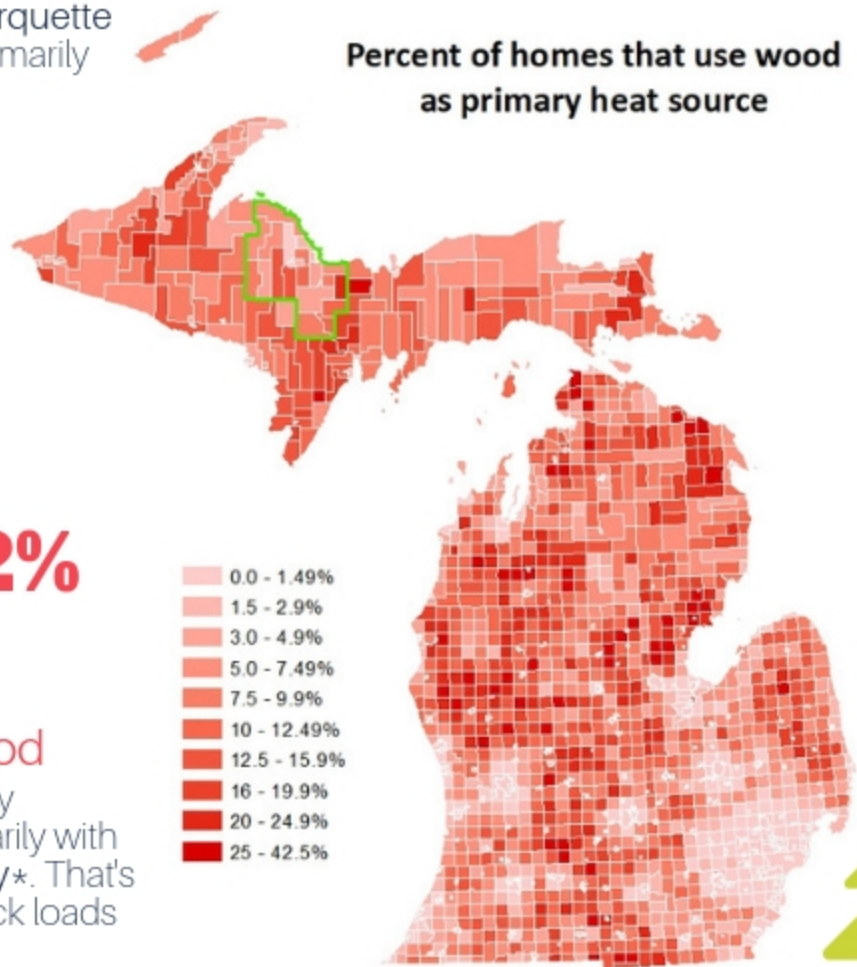

Before you hurry down the chimney, Santa....

4.23% of homes in Marquette County heat primarily with wood

That's more than 1.5 times the percentage of homes statewide at **2.77%**

Skandia Township tops the scale within Marquette County at **22%**

approximately **6,532** cords of wood are consumed each year by households that heat primarily with wood in Marquette County*. That's roughly 13,000 pick-up truck loads or 933 logging truck loads.

Percent of homes that use wood as primary heat source